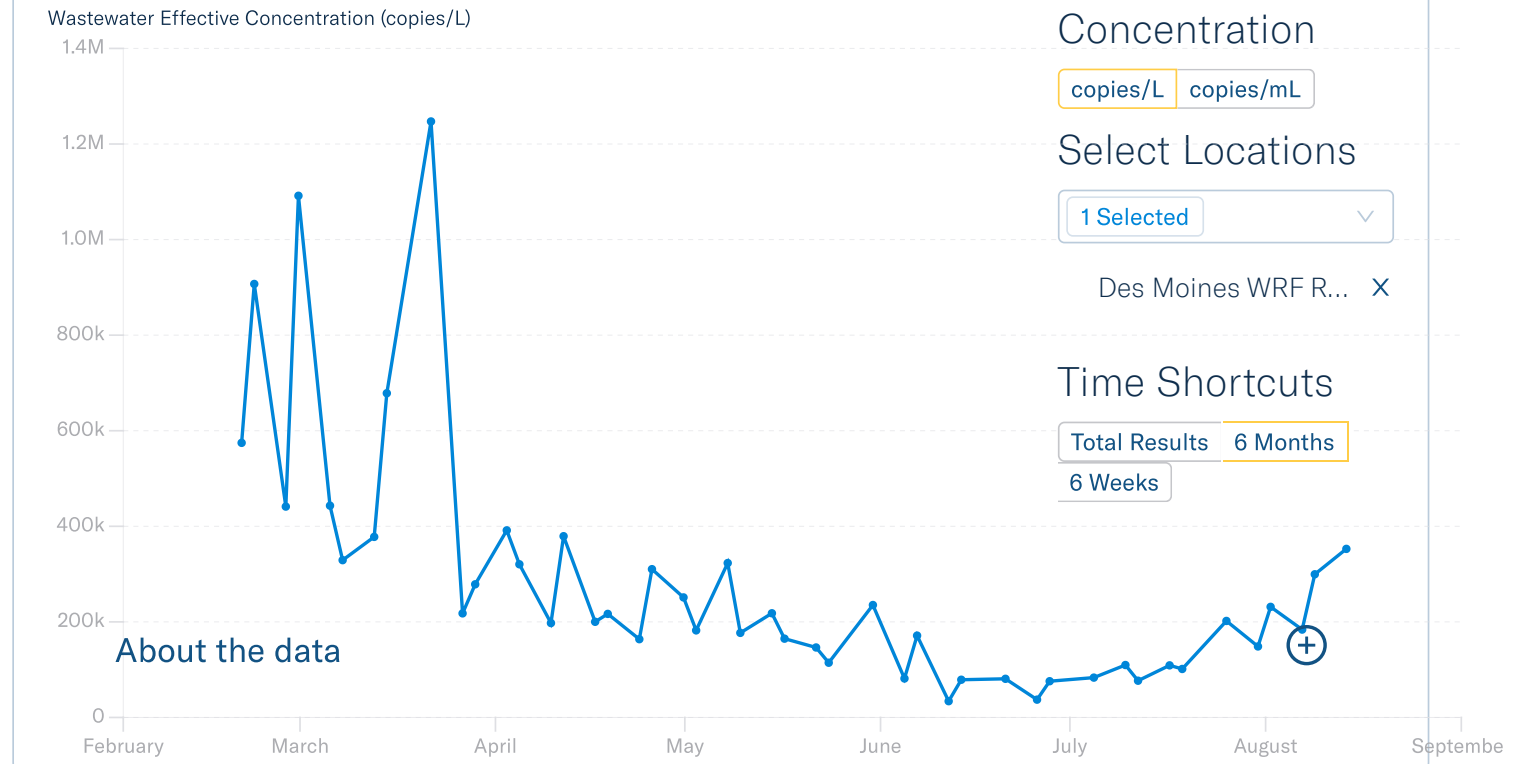

- Homepage
- Download Hub
- Infectious Disease
 - Respiratory
 - SARS-CoV-2**
 - Gastrointestinal
 - Norovirus

SARS-CoV-2 Command Center for Des Moines Metro WRA

Compare SARS-CoV-2 Across Locations

Discover trends in SARS-CoV-2 with this interactive time series graph. Select multiple locations to look at trends over time and across locations. This visualization supports monitoring and comprehension of SARS-CoV-2 dynamics in wastewater.